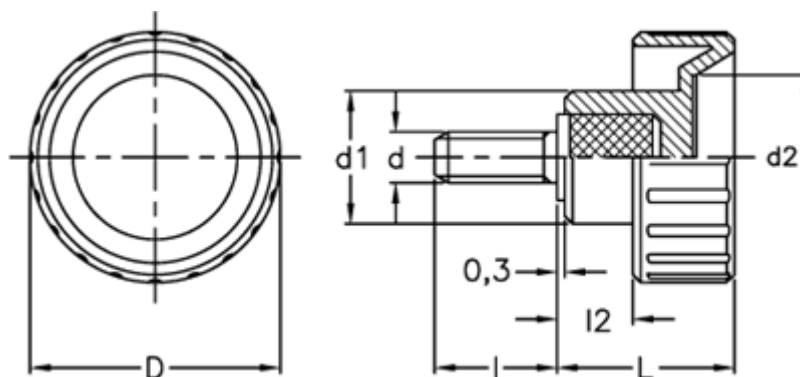

# Data Sheet

Article number: 2302006661

Description: E+G Fluted grip knob  
BT.25 p-M8x16

## Measures

d	= 25
d1	= 16
d2	= 15
d 6g	= M8
l	= 16
L	= 19.0
l2	= 8.0